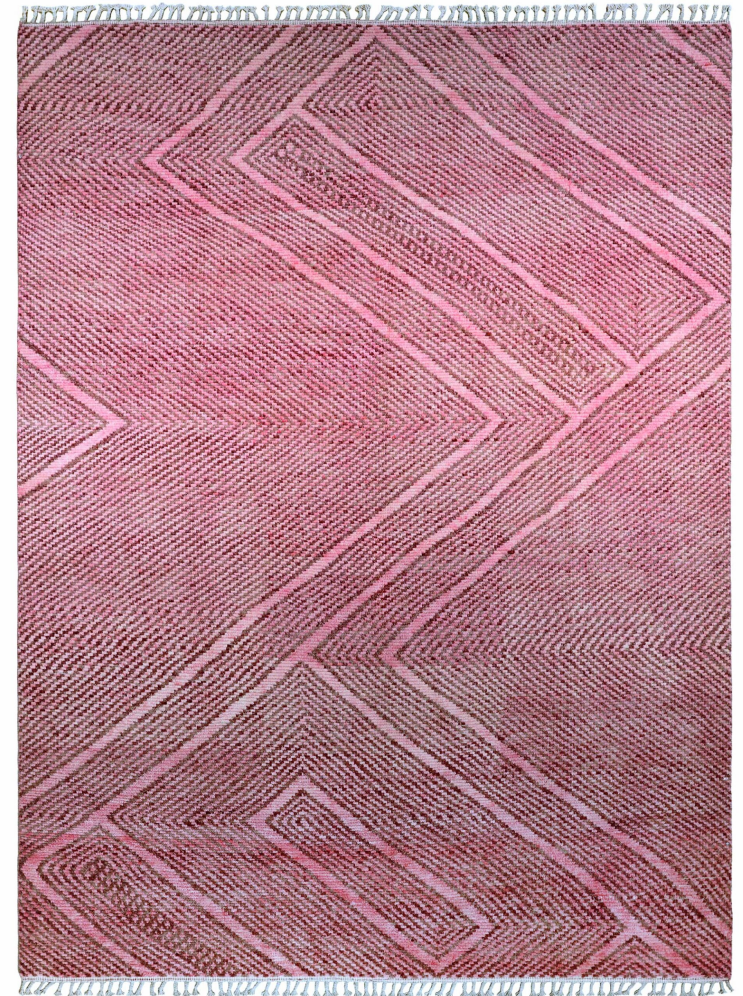

MODERN MOROCCAN PINK MAROON

TRIBAL / NAVAJO RUGS

ORIGIN Afghanistan

QUALITY Wool

SIZES Standard + Custom

DAVID E. ADLER

FINE RUGS

David E. Adler Fine Rugs

[7000 E Indian School Road, Scottsdale AZ 85251](#)

480.513.3200 | info@davideadler.com

Printouts as well as any digital art format are only a representation of color. All designs copyright David E. Adler Fine Rugs, Inc.