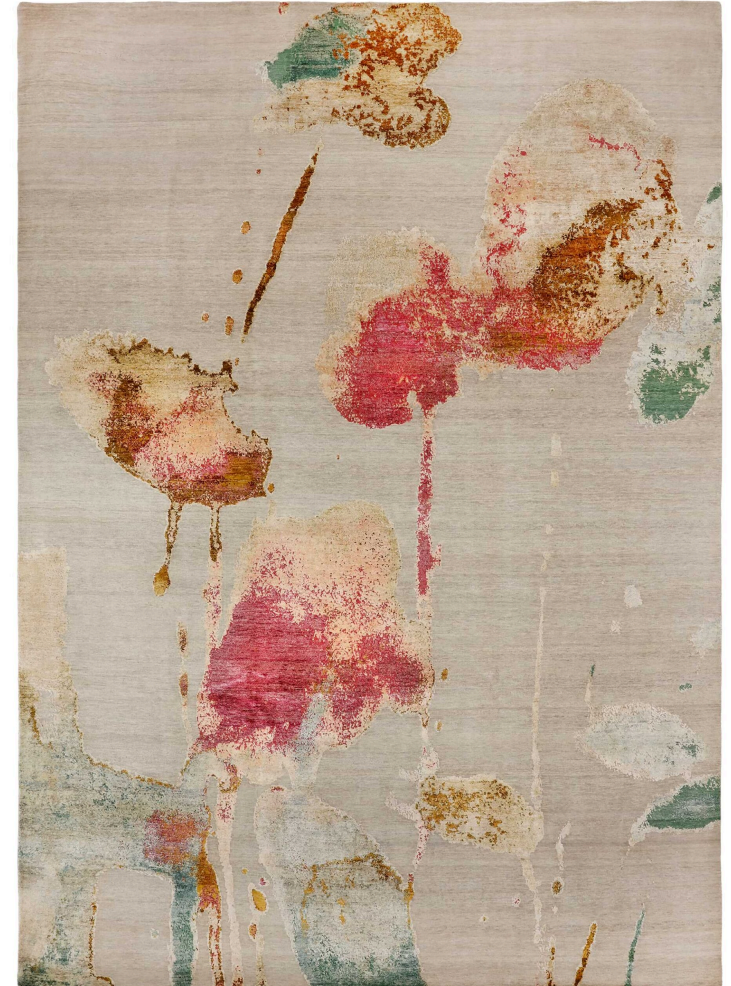

MADS GRAY

CONTEMPORARY RUGS

ORIGIN India

QUALITY Wool + Silk

SIZES Standard + Custom

DAVID E. ADLER

FINE RUGS

David E. Adler Fine Rugs

7000 E Indian School Road, Scottsdale AZ 85251

480.513.3200 | info@davideadler.com

Printouts as well as any digital art format are only a representation of color. All designs copyright David E. Adler Fine Rugs, Inc.