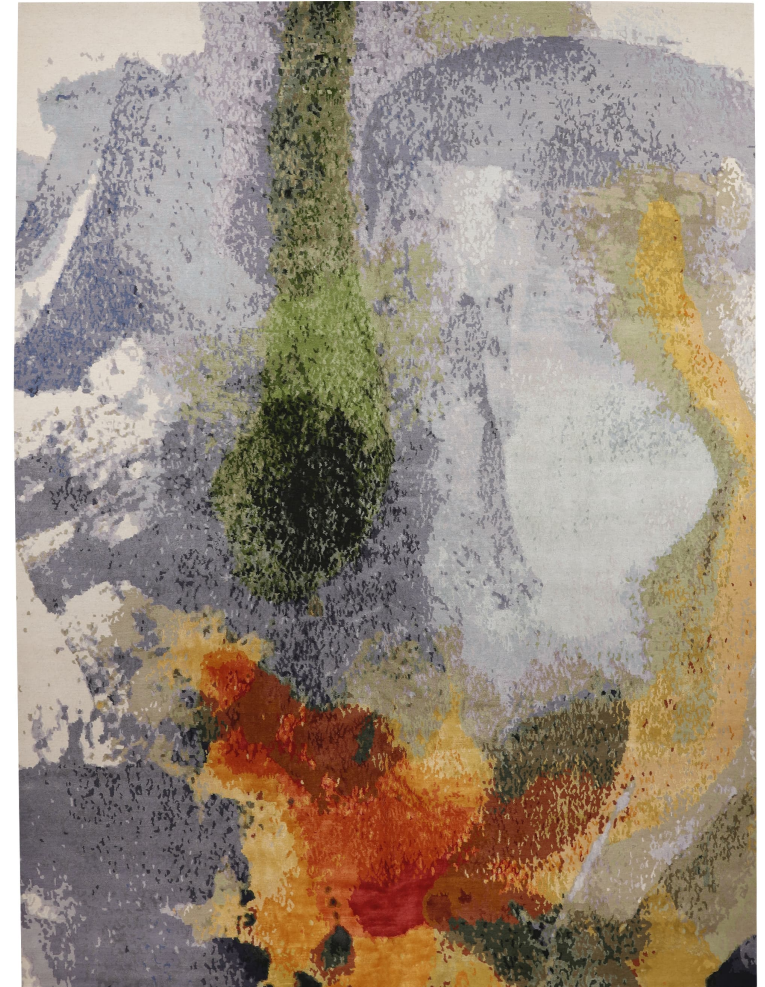

INFRARED BLUE ORANGE

CONTEMPORARY RUGS

ORIGIN Nepal

QUALITY Wool and Silk

SIZES Standard + Custom

DAVID E. ADLER

FINE RUGS

David E. Adler Fine Rugs

7000 E Indian School Road, Scottsdale AZ 85251

480.513.3200 | info@davideadler.com

Printouts as well as any digital art format are only a representation of color. All designs copyright David E. Adler Fine Rugs, Inc.